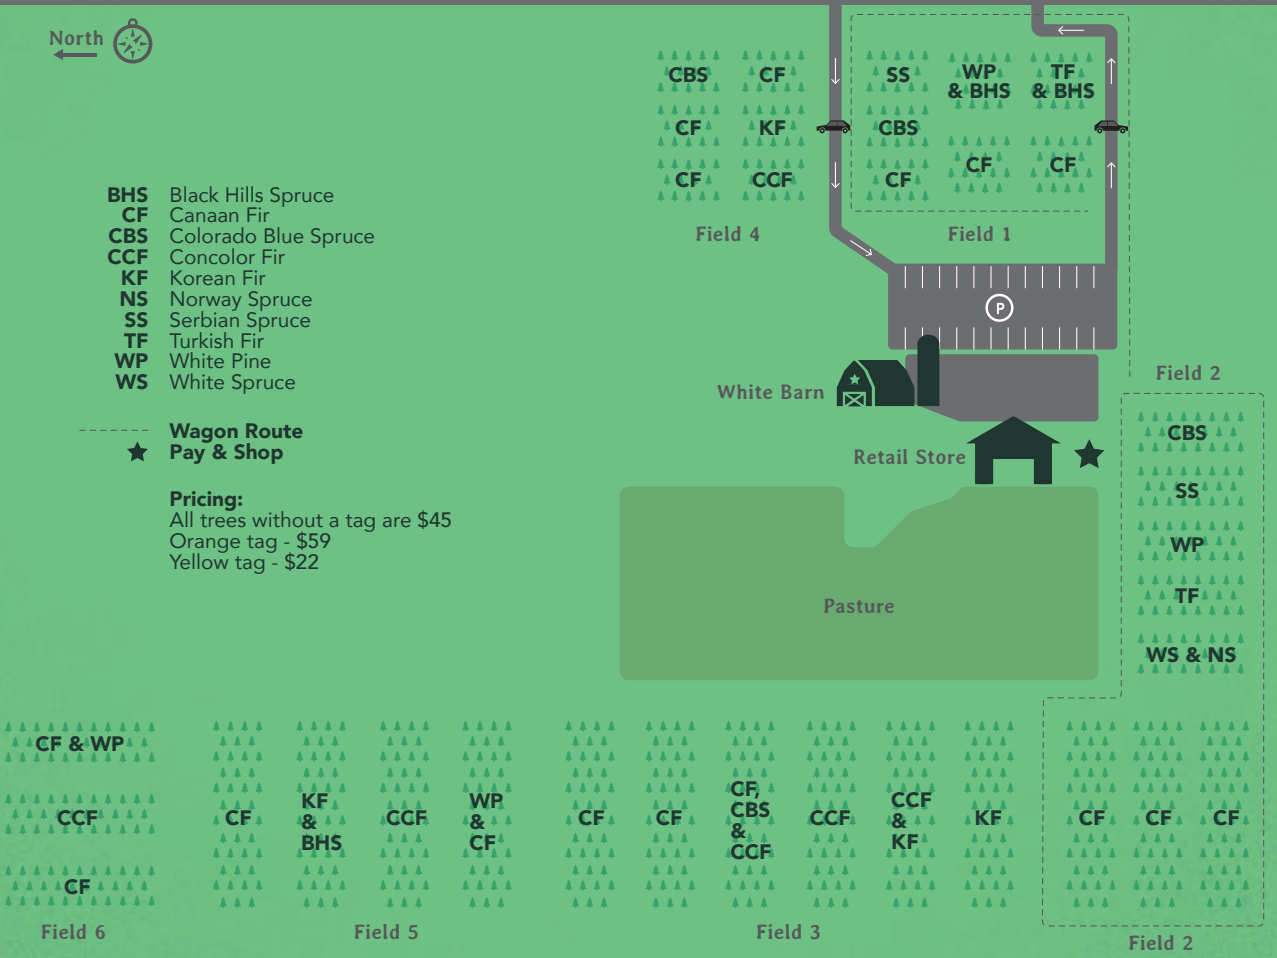

ADVENT

CHRISTMAS TREE FARM, LLC

Haber Road

Enter

Exit

- BHS** Black Hills Spruce
- CF** Canaan Fir
- CBS** Colorado Blue Spruce
- CCF** Concolor Fir
- KF** Korean Fir
- NS** Norway Spruce
- SS** Serbian Spruce
- TF** Turkish Fir
- WP** White Pine
- WS** White Spruce

----- Wagon Route
★ Pay & Shop

Pricing:
All trees without a tag are \$45
Orange tag - \$59
Yellow tag - \$22

Field 6

Field 5

Field 3

Field 2